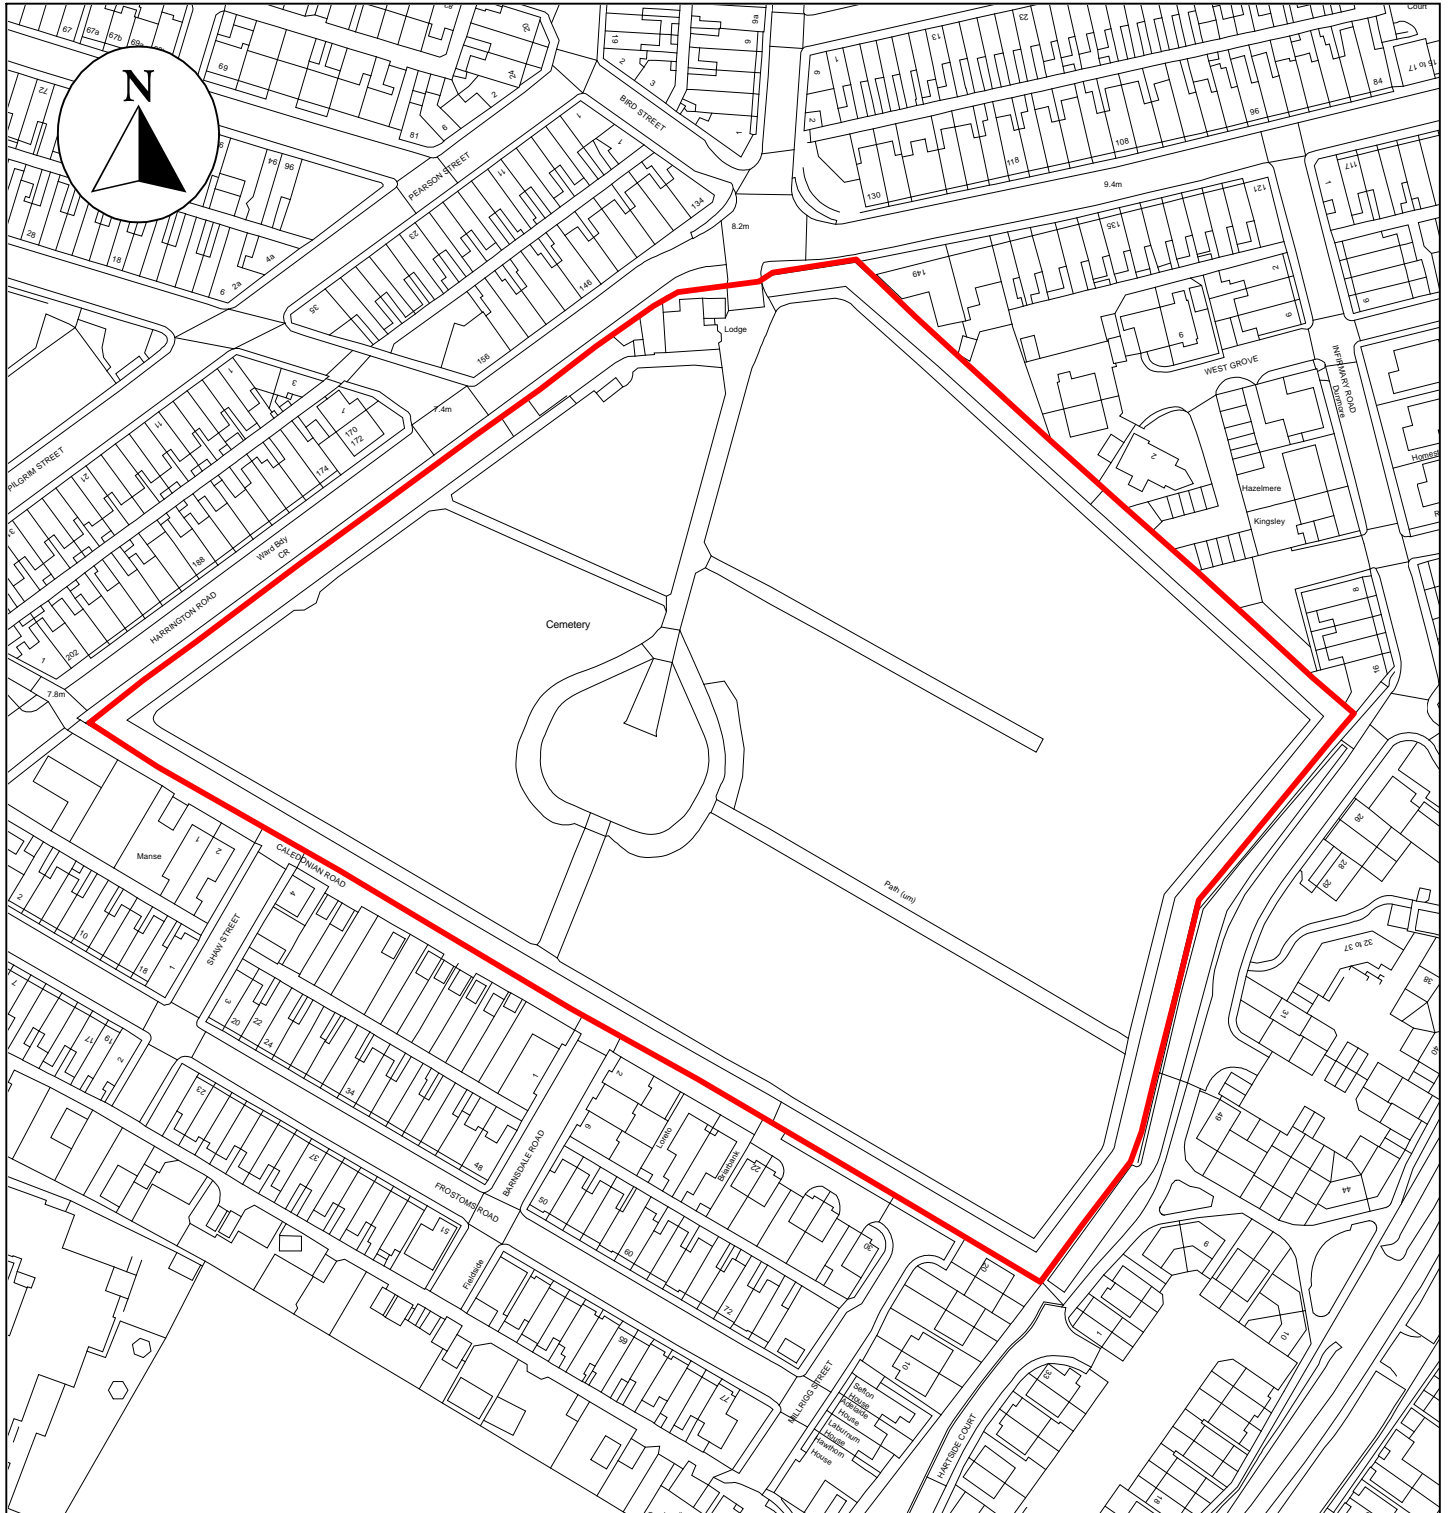

Public Space Protection Order Cumberland Council 2024

ANTI-SOCIAL BEHAVIOUR CRIME AND
POLICING ACT 2014

Harrington Road Cemetery, Workington

Neighbourhoods
Education and Enforcement
Allerdale House
Workington
CA14 3YJ

Scale: 1 : 1,750
Date: February 2024

©crown copyright database rights 2024
ordnance survey AC0000861732